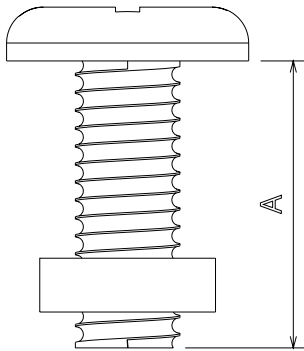

**PRODUCT CODE: RB625**  
ROOFING BOLT & NUT

**DESCRIPTION**

M6 x 25mm Roofing Bolt c/w M6 Flat Nut

**FINISH**

BZP

**MATERIAL**

Steel

**PACKAGING**

Packed in qty 200

**ADDITIONAL NOTES**

Each roofing bolt is supplied c/w M6 flat nut

Front view

CODE	TYPE	A
RB612	M6	12
RB616	M6	16
RB620	M6	20
RB625	M6	25
RB630	M6	30
RB635	M6	35
RB640	M6	40
RB650	M6	50